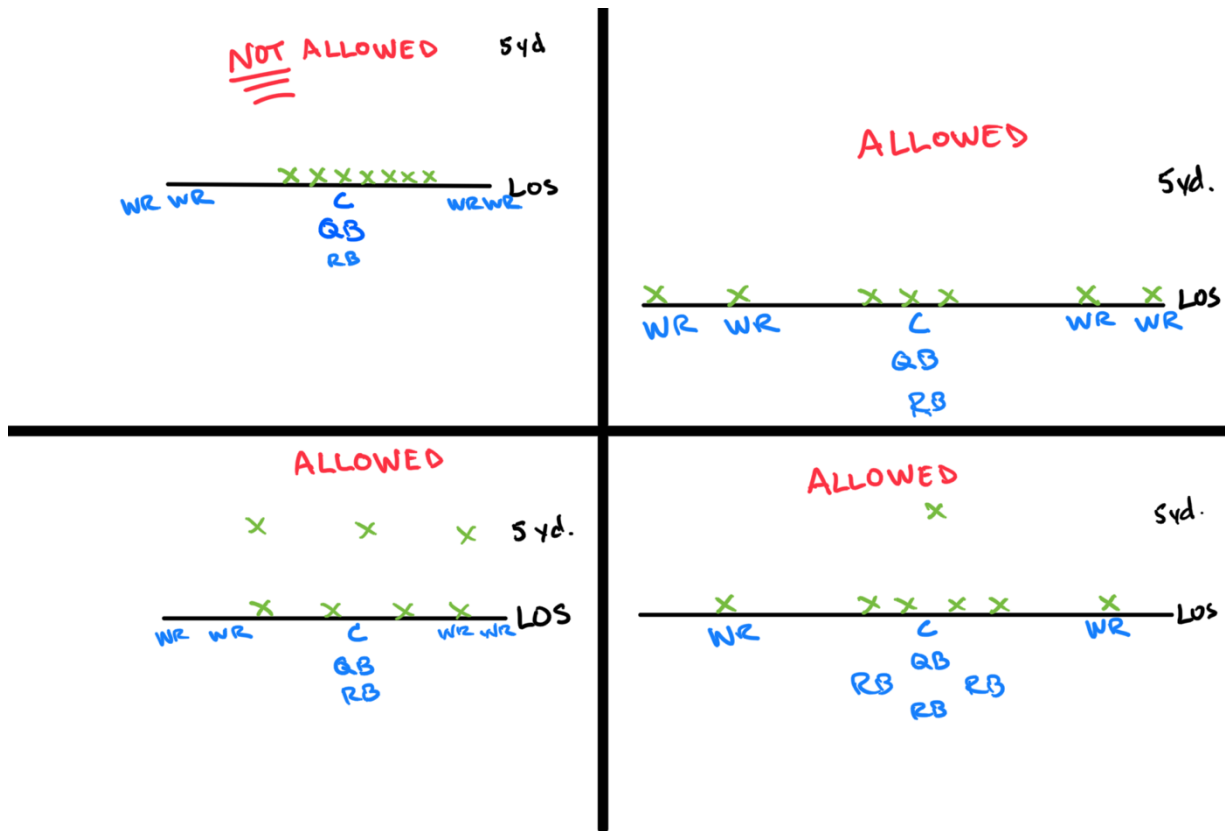

5. Ball carrier's flag falls out.
6. Ball hits the ground.
7. Ball is intercepted by the defense.
8. Note: There are no fumbles. The ball is spotted where the ball hits the ground.

Defense:

1. NO rushing is allowed.
  1. 5 seconds will be considered a sack and ball will be marked at previous yard mark.
2. No more than 4 defenders on the line of scrimmage in between the tackles. **Players that are NOT on the line of scrimmage or defending WR's MUST be 5 yards off the ball.** Please see below as guide for rule.

3. Tackling - the ball carrier may not be pushed down, or ridden down even if the intent was to remove the flag. **No grabbing of shirts/jerseys!**

Sportsmanship/Roughing

1. If the referee witnesses any acts of tackling, elbowing, cheap shots or any unsportsmanlike act, the game will be stopped and a coaches meeting will be called. **FOUL PLAY WILL NOT BE TOLERATED.**
2. Coaches are absolutely not allowed to argue with the referee on a call during any point of the game, as this does not set a good example for our youth. There will be a half-time meeting with both head coaches and the referees to discuss any problems that have occurred. Please be adults and don't make us enforce this rule. **Penalties – All penalties will result in 5 yard penalties except 10 yard roughing passer, flag guarding, or unsportsmanlike conduct.**